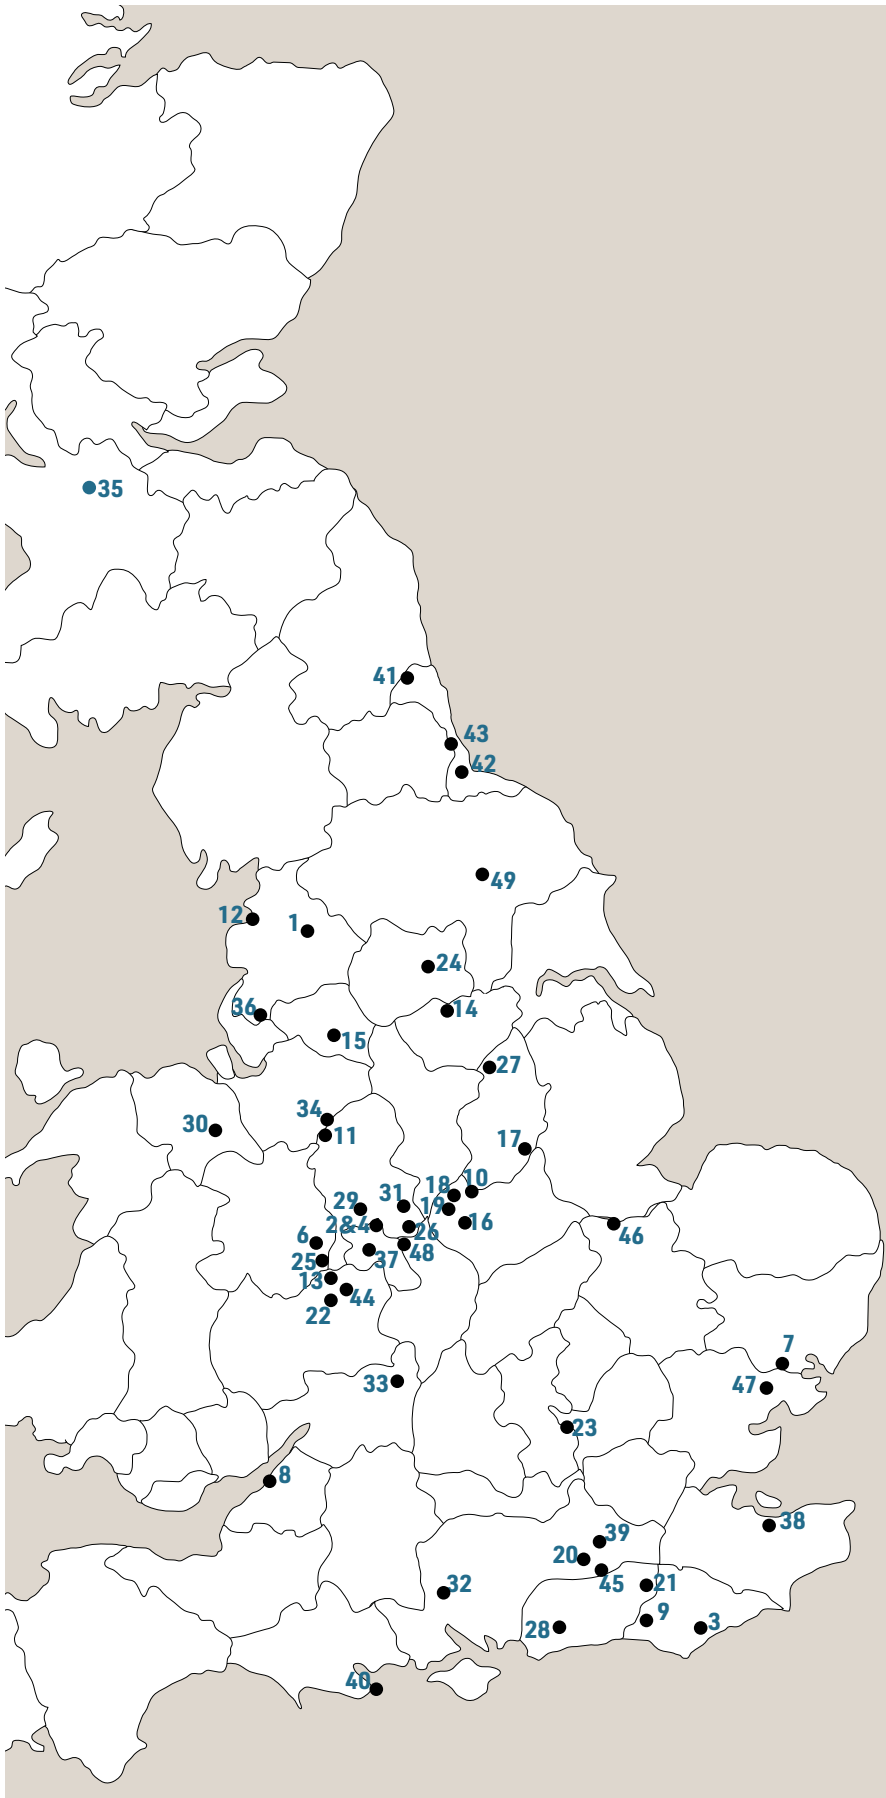

Brick Development Association UK Manufacturers

The Brick Development Association represents the U.K's clay brick and paver manufacturers. Our role is to ensure clay bricks and pavers are recognized as the materials of choice by Architects, regulators, developers, builders, engineers, and property owners.

BDA Members

1. Accrington	www.forterra.co.uk
2. Aldridge	www.ibstockbrick.co.uk
3. Ashdown	www.ibstockbrick.co.uk
5. Atlas	www.ibstockbrick.co.uk
6. Blockleys	www.mbhplc.co.uk/blockleys
7. Bulmer	www.bulmerbrickandtile.co.uk
8. Cattybrook	www.ibstockbrick.co.uk
9. Chailey	www.ibstockbrick.co.uk
10. Charnwood	www.mbhplc.co.uk
11. Chesterton	www.ibstockbrick.co.uk
12. Cloughton Manor	www.forterra.co.uk
13. Cradley	www.forterra.co.uk
14. Carlton	www.mbhplc.co.uk/carlton
15. Denton	www.wienerberger.co.uk
16. Desford	www.forterra.co.uk
17. Dorket Head	www.ibstockbrick.co.uk
18. Ellistown	www.ibstockbrick.co.uk
19. Eclipse	www.ibstockbrick.co.uk
20. Ewhurst	www.wienerberger.co.uk
21. Freshfield	www.mbhplc.co.uk
22. Hartlebury	www.wienerberger.co.uk
23. H.G.Matthews	www.hgmatthews.com
24. Howley Park	www.forterra.co.uk
25. Ketley	www.ketley-brick.co.uk
26. Kingsbury	www.wienerberger.co.uk
27. Kirton	www.forterra.co.uk
28. Laybrook	www.ibstockbrick.co.uk
29. Lodge Lane	www.ibstockbrick.co.uk
30. Matclad	www.matclad.co.uk
31. Measham	www.forterra.co.uk
32. Michelmersh	www.mbhplc.co.uk
33. Northcot	www.northcotbrick.co.uk
34. Parkhouse	www.ibstockbrick.co.uk
35. Raeburn	www.raeburnbrick.co.uk
36. Ravenhead	www.ibstockbrick.co.uk
37. Sandown	www.wienerberger.co.uk
38. Smeed Dean	www.wienerberger.co.uk
39. South Holmwood	www.ibstockbrick.co.uk
40. Swanage	www.ibstockbrick.co.uk
41. Throckley	www.ibstockbrick.co.uk
42. Todhills	www.wienerberger.co.uk
43. Union	www.ibstockbrick.co.uk
44. Waresley	www.wienerberger.co.uk
45. Warnham	www.wienerberger.co.uk
46. Whittlesey	www.forterra.co.uk
47. WH Collier	www.whcollier.co.uk
48. Wilnecote	www.forterra.co.uk
49. York Handmade	www.yorkhandmade.co.uk

WWW.BRICK.ORG.UK

@BricksUK